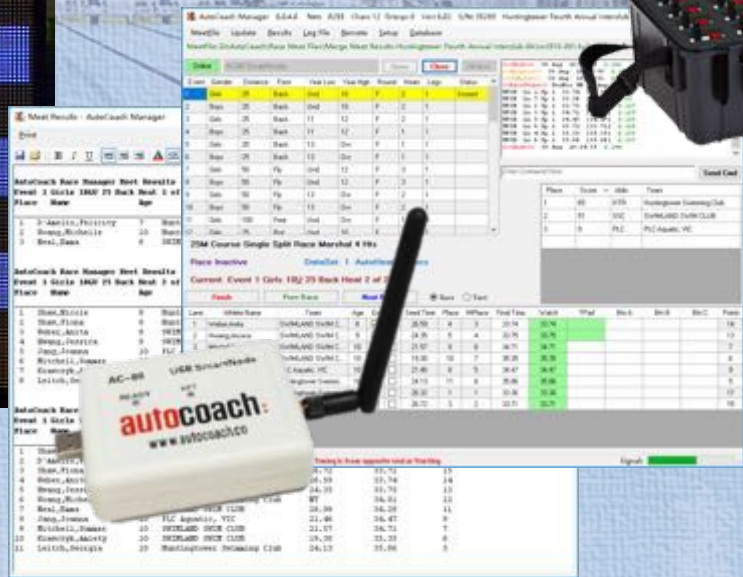

- Award-winning members of the Australian Sports Technologies Network
- Endorsed by Australian Swimming Coaches and Teachers Association (ASCTA)

WHAT WE DO

- **Wireless timing, training and racing systems**
- **Provide following services:**
 - Race Meet Service – Race event system for club
 - Stroke correction and technique improvement – Training set for coach
 - Swimming engagement program – Wearable for swimmer

- SIMPLE
- CUSTOMISABLE
- WIRELESS
- EXPANDABLE
- PORTABLE
- NETWORKED

autocoach: Stroke and Technique Correction

“Now our athlete can get real time feed back via audio, visual or directly from the coach”